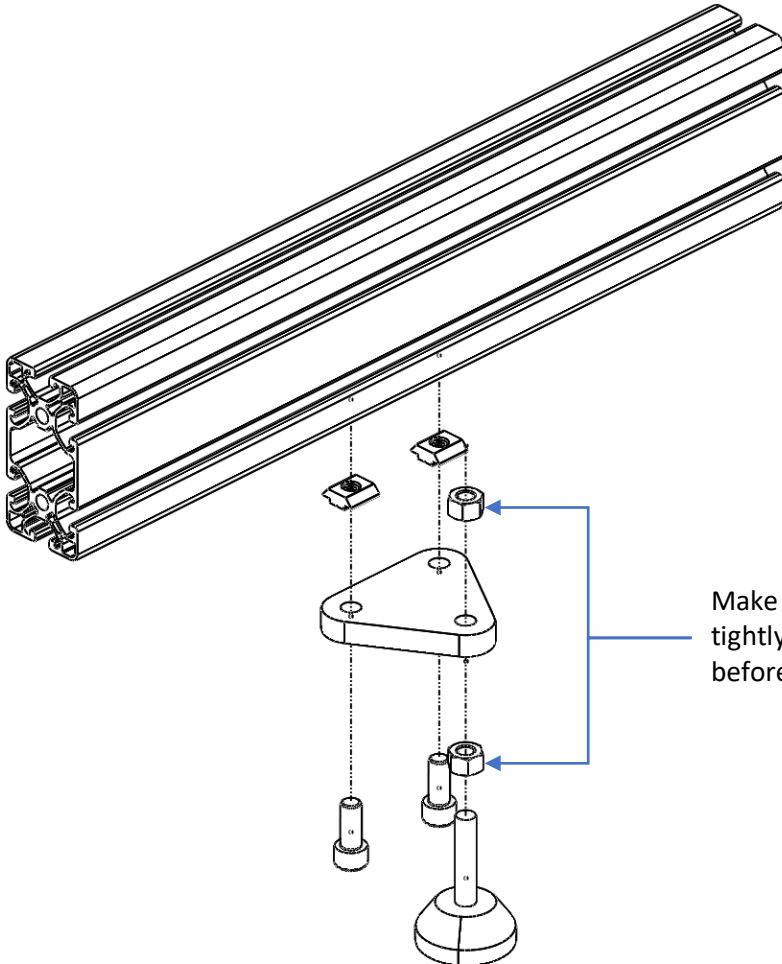

LEVELING FEET

INSTRUCTION MANUAL

REQUIRED TOOLS:

1

Bracket
4x

Foot
4x

M8x20
8x

Click-in Nut M8
8x

Nut M8
8x

2

Make sure both nuts are tightly secured after leveling, before stepping into the rig!