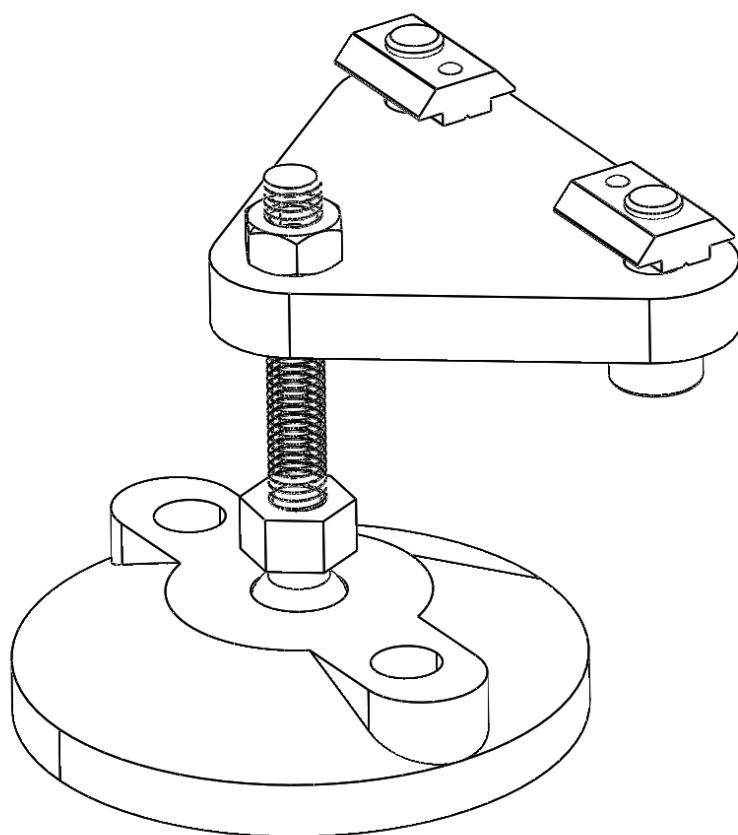

LEVELING FEET

INSTRUCTION MANUAL

REQUIRED TOOLS:

1

Bracket
4x

Foot
4x

M8x20
8x

Click-in Nut M8
8x

Nut M8
8x

2

Make sure both nuts are tightly secured after leveling, before stepping into the rig!